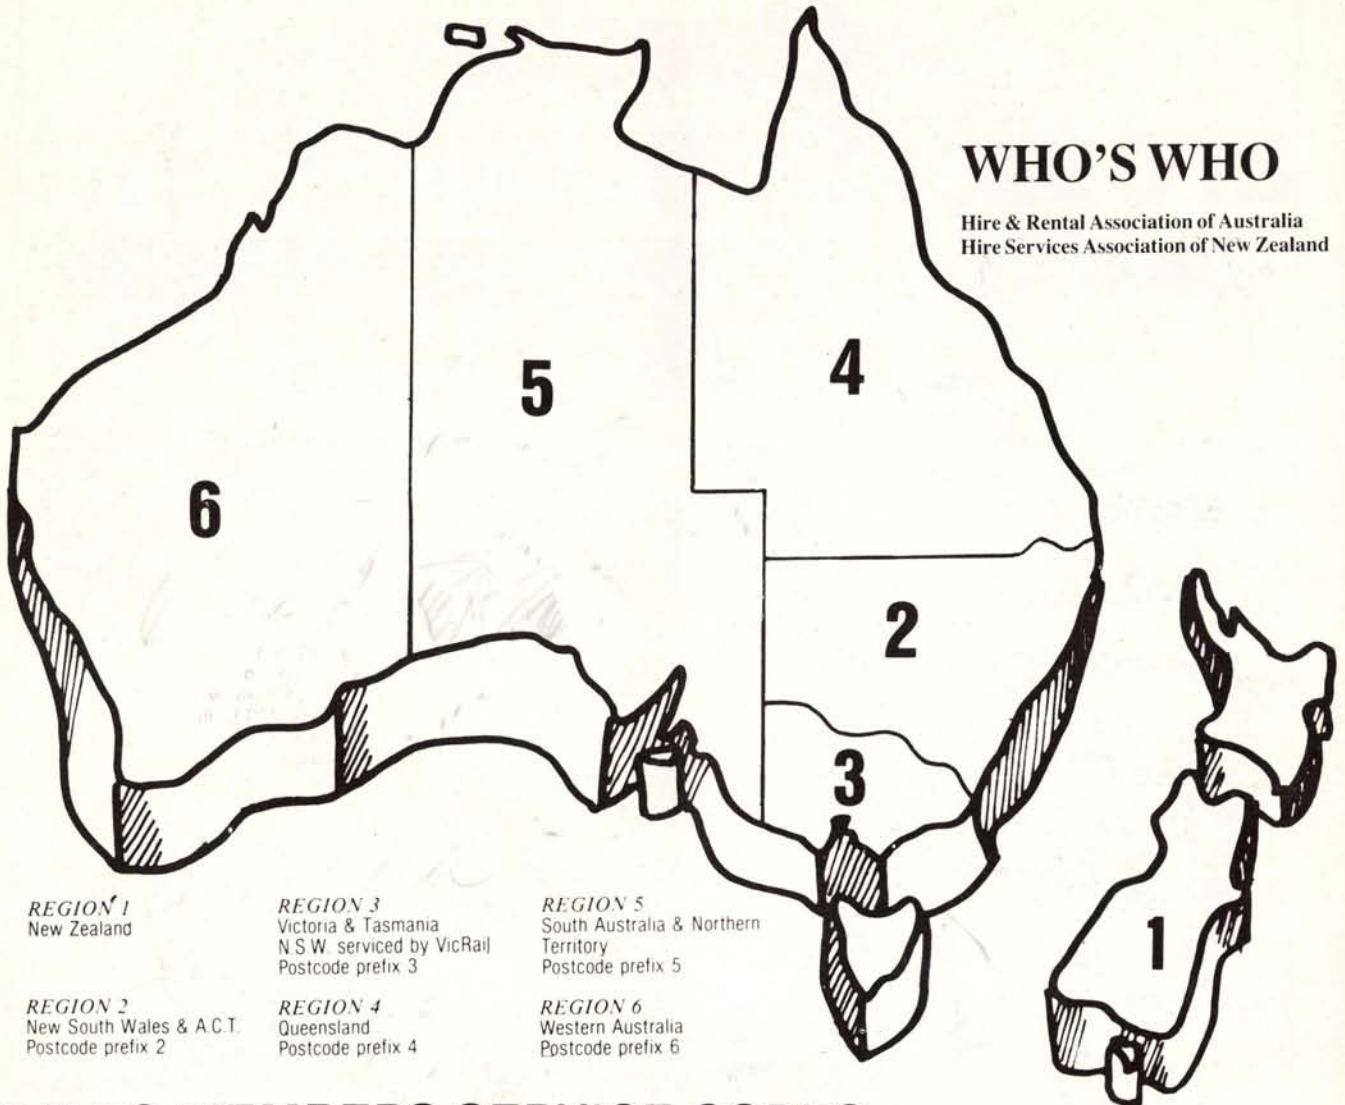

WHO'S WHO

Hire & Rental Association of Australia
Hire Services Association of New Zealand

REGION 1
New Zealand

REGION 3
Victoria & Tasmania
N.S.W. serviced by VicRail
Postcode prefix 3

REGION 5
South Australia & Northern
Territory
Postcode prefix 5

REGION 2
New South Wales & A.C.T.
Postcode prefix 2

REGION 4
Queensland
Postcode prefix 4

REGION 6
Western Australia
Postcode prefix 6

KEY TO MEMBERS SERVICE CODES . . . .

1 Camping Equipment	12 Fans, Air Conditioners, Heaters, Dehumidifiers, etc.	24 Contractors Equipment - Light
2 Leisure and Sporting Goods including Bicycles and Trailbikes	13 Household Furniture	25 Contractors Equipment - Heavy
3 Yachting, Boating, Kyaks, etc.	14 Office Equipment	26 Lifting and Handling Equipment
4 Costumes	15 Tape Recorders, P.A. Systems, T.V.'s, Cameras, etc.	27 Surveying Equipment and Scientific Devices
5 Catering Equipment	16 Trucks and Buses	28 Labour - Contract
6 Party Supplies, including Tables and Chairs	17 Motor Cars and off-Road Vehicles	29 Portable Site Accommodation and Shedding
7 Marquees	18 Caravans and Sleeping Trailers	30 Sanitation Services
8 Display Equipment	19 Utility Trailers, local and one-way	31 Temporary Electrical Supply and Vehicular Crossings
9 Sick Room Supplies and Equipment	20 Garden and Landscape Equipment	32 Manufacturer of Equipment
10 Exercise Equipment	21 Automotive Tools and Equipment	33 Importer of Equipment
11 Beds and Baby Equipment	22 Electric Tools	34 Distributor of Equipment
	23 Handyman Equipment	

Compiled and Published by:

Rental Industry Publications, 10 Manningham Road, Bulleen, 3105, Australia
Telephone: (03) 850 5878